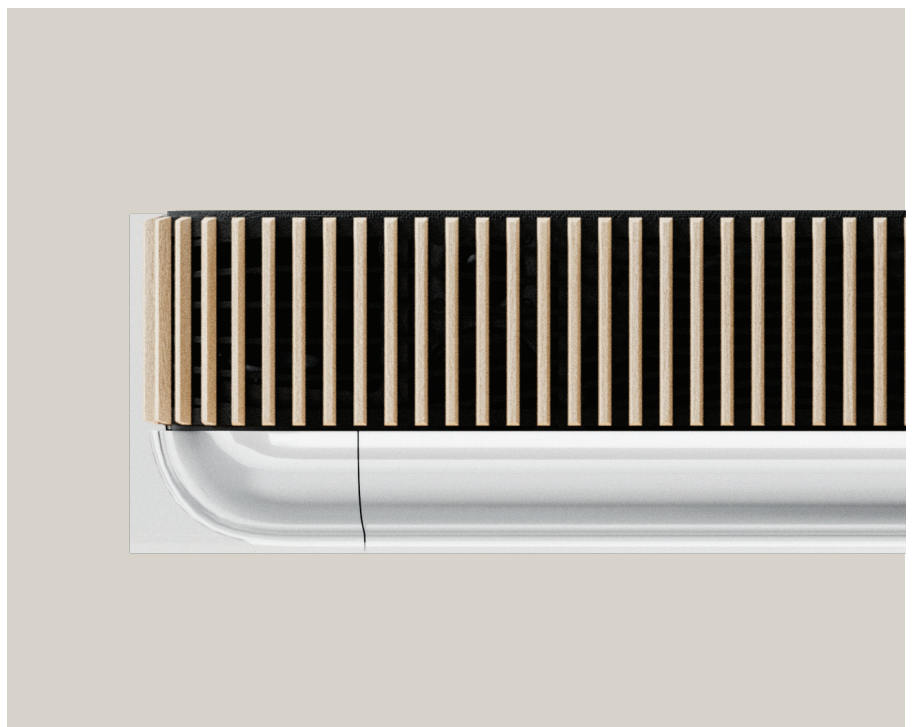

Important features

- Sound that surrounds
- All beauty. No clutter
- For generations to come