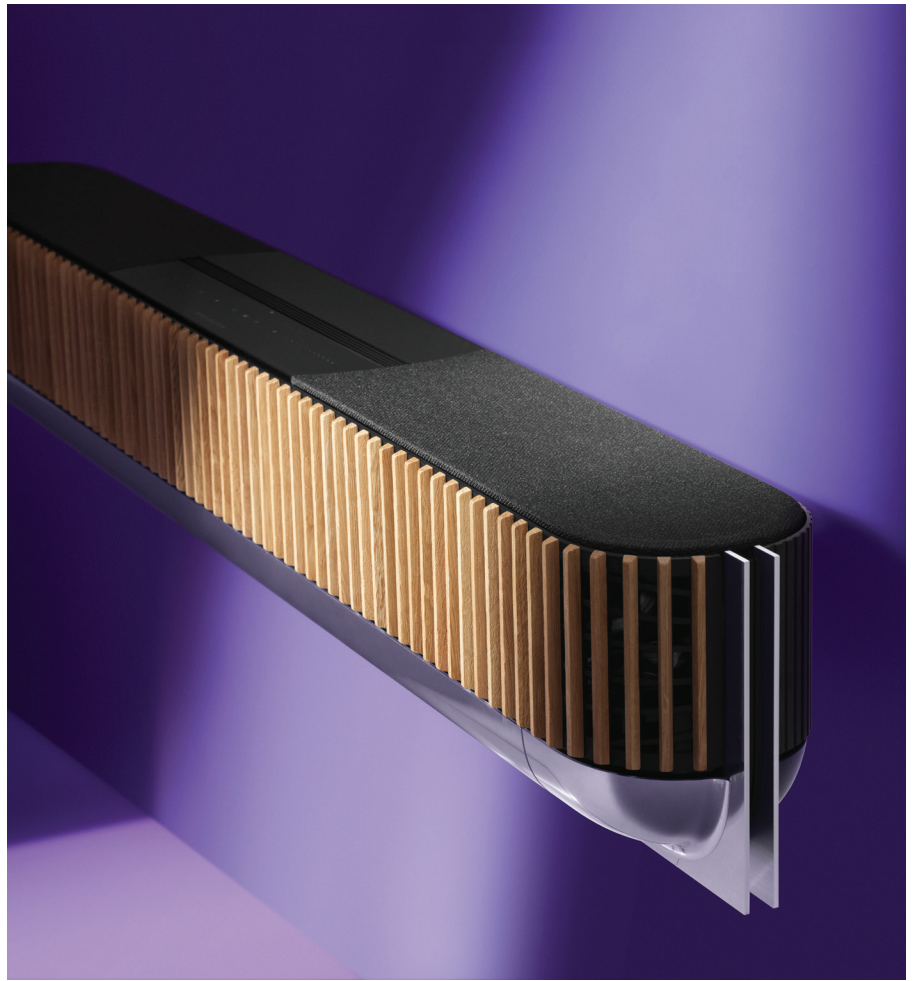

A new vision for sound

Beosound Theatre reinvents what the home cinema experience can be. All the power, clarity and immersion of a multi-speaker setup. But from one beautiful soundbar that slots in seamlessly with any screen.

No black boxes, no cable clutter. Four patent-pending acoustic innovations in one sleek soundbar envelop you in sound from every angle.

Made with materials as beautiful as they are durable, Beosound Theatre is made to last for generations.

Make every movie an unmissable cinematic event.